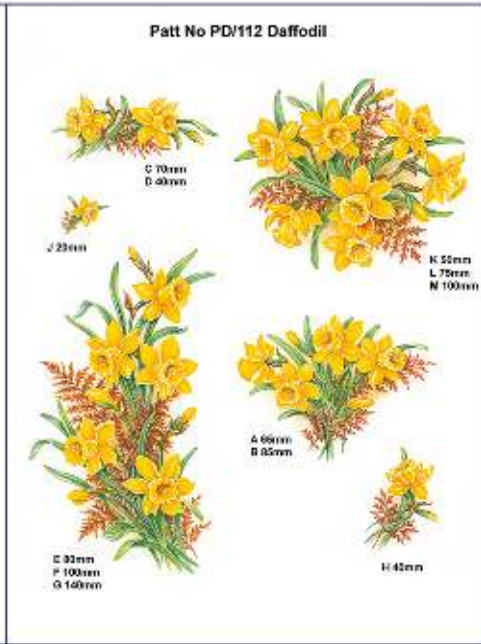

A 85mm B 95mm H 45mm K 20mm
 J 35mm
 L 55mm M 75mm N 100mm
 C 70mm D 45mm
 E 65mm F 105mm G 145mm

Patt No PD/107 Poinsettia

E 95mm F 100mm G 140mm
 A 65mm B 95mm J 55mm K 75mm L 100mm
 D 45mm H 25mm C 70mm

Patt No PD/109 Sweet-pea

J 50mm K 75mm L 105mm
 E 95mm F 100mm G 140mm C 75mm
 A 55mm B 65mm H 20mm D 45mm

Patt No PD/110 Carnation

K 65mm L 75mm M 105mm
 E 95mm F 100mm G 140mm A 65mm B 85mm
 C 70mm D 45mm H 45mm
 J 25mm