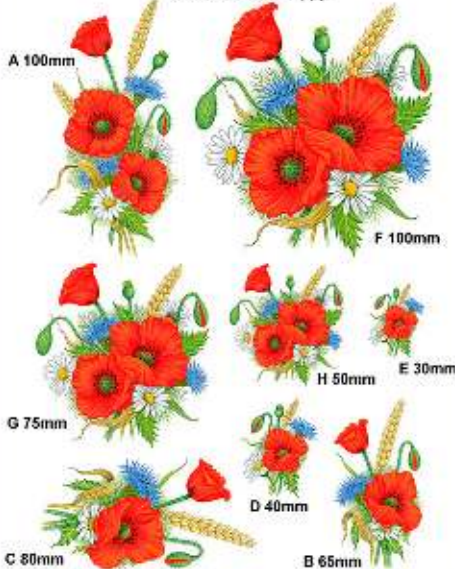

Patt No PD/175 Lavender

Mug Wrap

Patt No PD/175 Heather

Mug Wrap

Patt No PD/176 Poppy

Patt No PD/177 Hedgerow wraps

Patt No PD/178 Stem Flowers
Set of 3. Mug front, back & inside

Patt No PD/179 Balloons