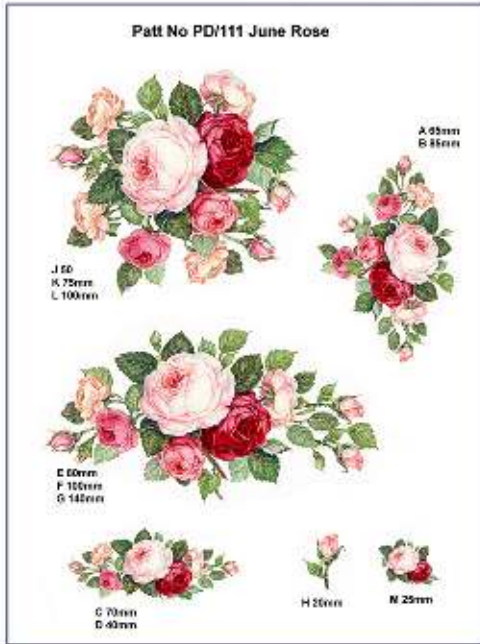

A 85mm B 95mm H 45mm K 20mm
 J 35mm
 L 55mm M 75mm N 100mm
 C 70mm D 45mm
 E 65mm F 105mm G 145mm

Patt No PD/107 Poinsettia

E 95mm F 100mm G 140mm
 A 65mm B 95mm J 55mm K 75mm L 100mm
 D 45mm H 25mm C 70mm

Patt No PD/109 Sweet-pea

J 50mm K 75mm L 105mm
 E 95mm F 100mm G 140mm C 75mm
 A 55mm B 65mm H 20mm D 45mm

Patt No PD/110 Carnation

K 65mm L 75mm M 105mm
 E 95mm F 100mm G 140mm A 65mm B 85mm
 C 70mm D 45mm H 45mm
 J 25mm