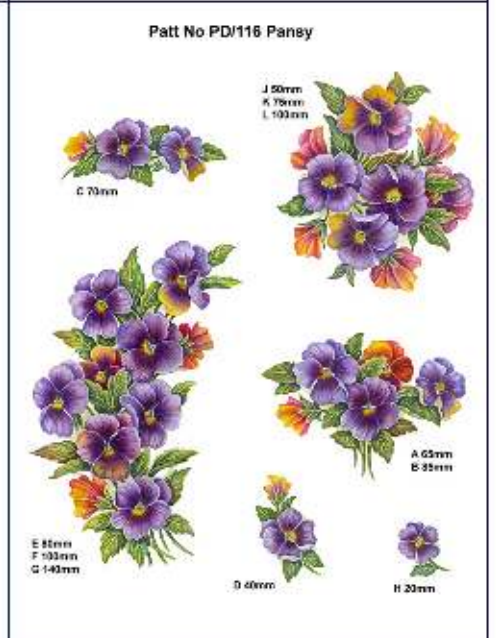

A 85mm B 95mm H 45mm K 20mm
 J 35mm
 L 55mm M 75mm N 100mm
 C 70mm D 45mm
 E 65mm F 105mm G 145mm

Patt No PD/107 Poinsettia

E 95mm F 100mm G 140mm
 A 65mm B 95mm J 55mm K 75mm L 100mm
 D 45mm H 25mm C 70mm

Patt No PD/109 Sweet-pea

J 50mm K 75mm L 105mm
 E 95mm F 100mm G 140mm C 75mm
 A 55mm B 65mm H 20mm D 45mm

Patt No PD/110 Carnation

K 65mm L 75mm M 105mm
 E 95mm F 100mm G 140mm A 65mm B 85mm
 C 70mm D 45mm H 45mm
 J 25mm