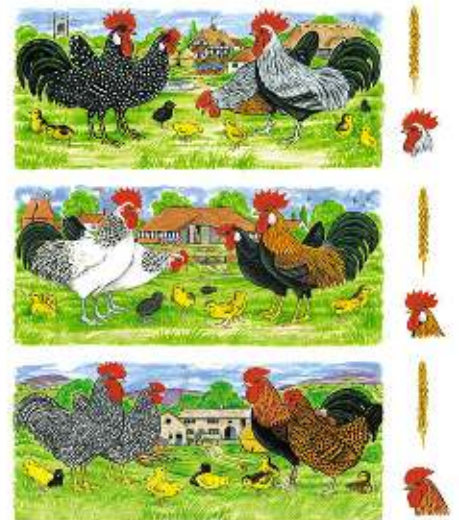

Available as Mug wrap & inside and as a Chintz.

Patt No PD/180 Tractors

Patt No PD/181 Chicken mug wraps

Patt No PD/183 Sporties
Mug Size

Fantastic Footballer **Artful Angler**

Glorious Golfer **Champion Cricketer**