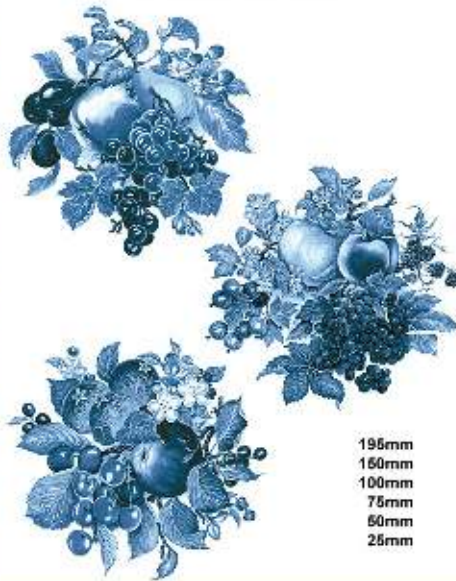

Patt No PD/119 Blue Fruit