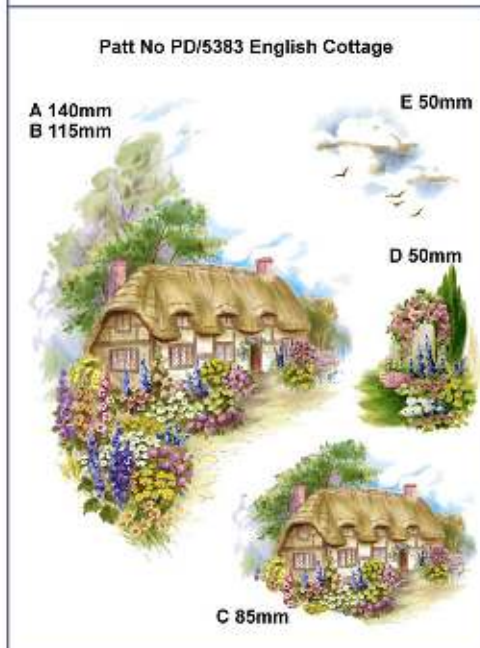

C 118mm

A 170mm
B 120mm
E 100mm
F 85mm
G 60mm
H 50mm

Patt No 4677 Summer Fruits

4 sizes A,B,C,D.

Patt No PD/4677 Summer Fruits Mug wrap

Patt No PD/4987 Cats

Also available in 190mm,90mm,+55mm Rounds.

Patt No PD/4987 Cats

Also available in 190mm,90mm,+55mm Rounds.

Patt No PD/4987

Sizes
190mm,90mm
& 55mm

Patt No PD/5097/5736/6112

Sizes
190mm,90mm
& 55mm

Patt No PD/5097/5736/6112

Sizes
190mm,90mm
& 55mm

W N Mellor Ceramic Transfers Podmore St, Burslem, Stoke on Trent, England, ST6 2EZ Tel 01782 816660 Fax 01782 835088 E-mail sales@ceramictransfers.co.uk