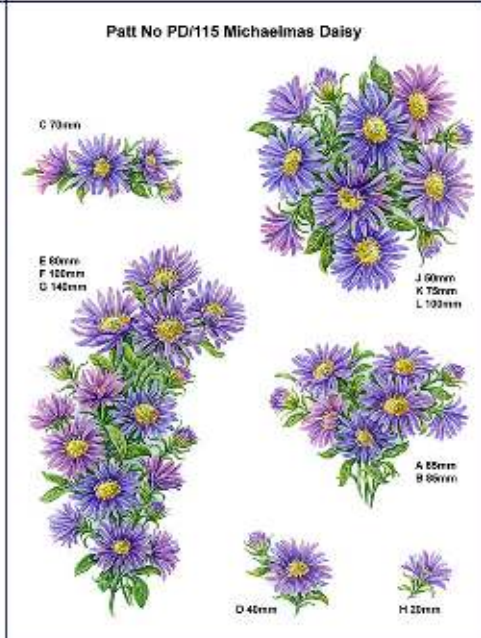

A 45mm B 65mm C 85mm D 100mm E 140mm F 20mm
 G 50mm H 75mm J 100mm K 130mm

Patt No PD/105 Lilly of the Valley

E 95mm F 100mm G 140mm A 65mm B 85mm
 K 55mm L 75mm M 100mm
 C 70mm D 45mm H 40mm J 25mm

Patt No PD/106 Forget-me-nots

A 85mm B 95mm H 45mm K 20mm
 J 35mm
 L 55mm M 75mm N 100mm
 C 70mm D 45mm
 E 65mm F 105mm G 145mm

Patt No PD/107 Poinsettia

E 95mm F 100mm G 140mm
 A 65mm B 95mm J 55mm K 75mm L 100mm
 D 45mm H 25mm C 70mm

Patt No PD/109 Sweet-pea

J 50mm K 75mm L 105mm
 E 95mm F 100mm G 140mm C 75mm
 A 55mm B 65mm H 20mm D 45mm

Patt No PD/110 Carnation

K 65mm L 75mm M 105mm
 E 95mm F 100mm G 140mm A 65mm B 85mm
 C 70mm D 45mm H 45mm
 J 25mm