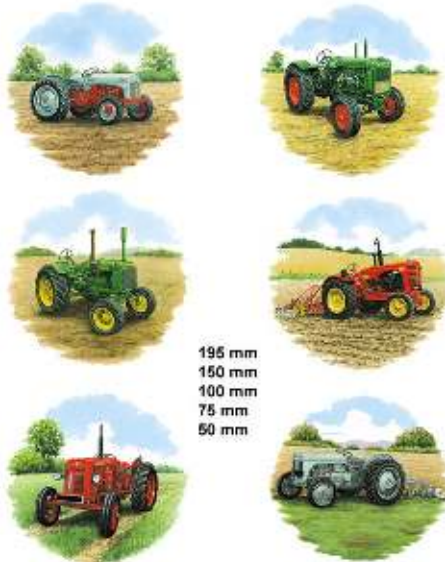

Available as Mug wrap & inside and as a Chintz.

Patt No PD/180 Tractors

Patt No PD/181 Chicken mug wraps

Patt No PD/183 Sporties
Mug Size

Fantastic Footballer **Artful Angler**

Glorious Golfer **Champion Cricketer**