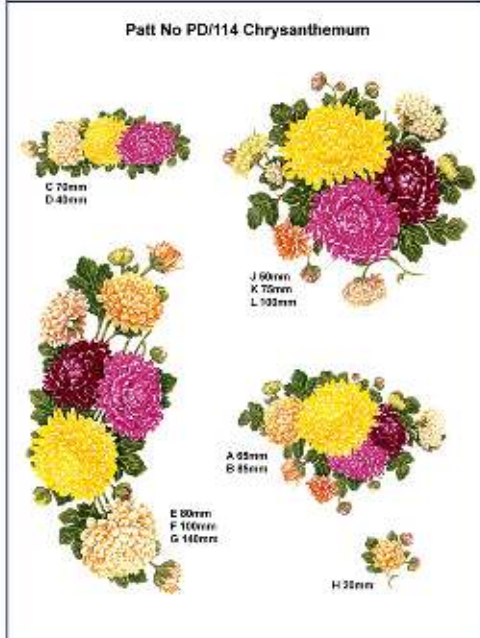

A 45mm B 65mm C 85mm D 100mm E 140mm F 20mm
 G 50mm H 75mm J 100mm K 130mm

Patt No PD/105 Lilly of the Valley

E 95mm F 100mm G 140mm A 65mm B 85mm
 K 55mm L 75mm M 100mm
 C 70mm D 45mm H 40mm J 25mm

Patt No PD/106 Forget-me-nots

A 85mm B 95mm H 45mm K 20mm
 J 35mm
 L 55mm M 75mm N 100mm
 C 70mm D 45mm
 E 65mm F 105mm G 145mm

Patt No PD/107 Poinsettia

E 95mm F 100mm G 140mm
 A 65mm B 95mm J 55mm K 75mm L 100mm
 D 45mm H 25mm C 70mm

Patt No PD/109 Sweet-pea

J 50mm K 75mm L 105mm
 E 95mm F 100mm G 140mm C 75mm
 A 55mm B 65mm H 20mm D 45mm

Patt No PD/110 Carnation

K 65mm L 75mm M 105mm
 E 95mm F 100mm G 140mm A 65mm B 85mm
 C 70mm D 45mm H 45mm
 J 25mm