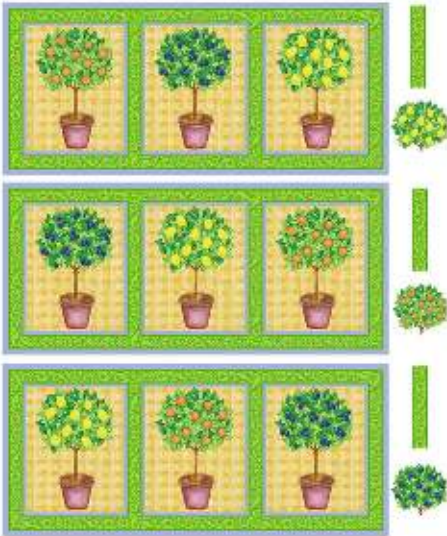

Patt No PD/173 Fruit Tree Wraps